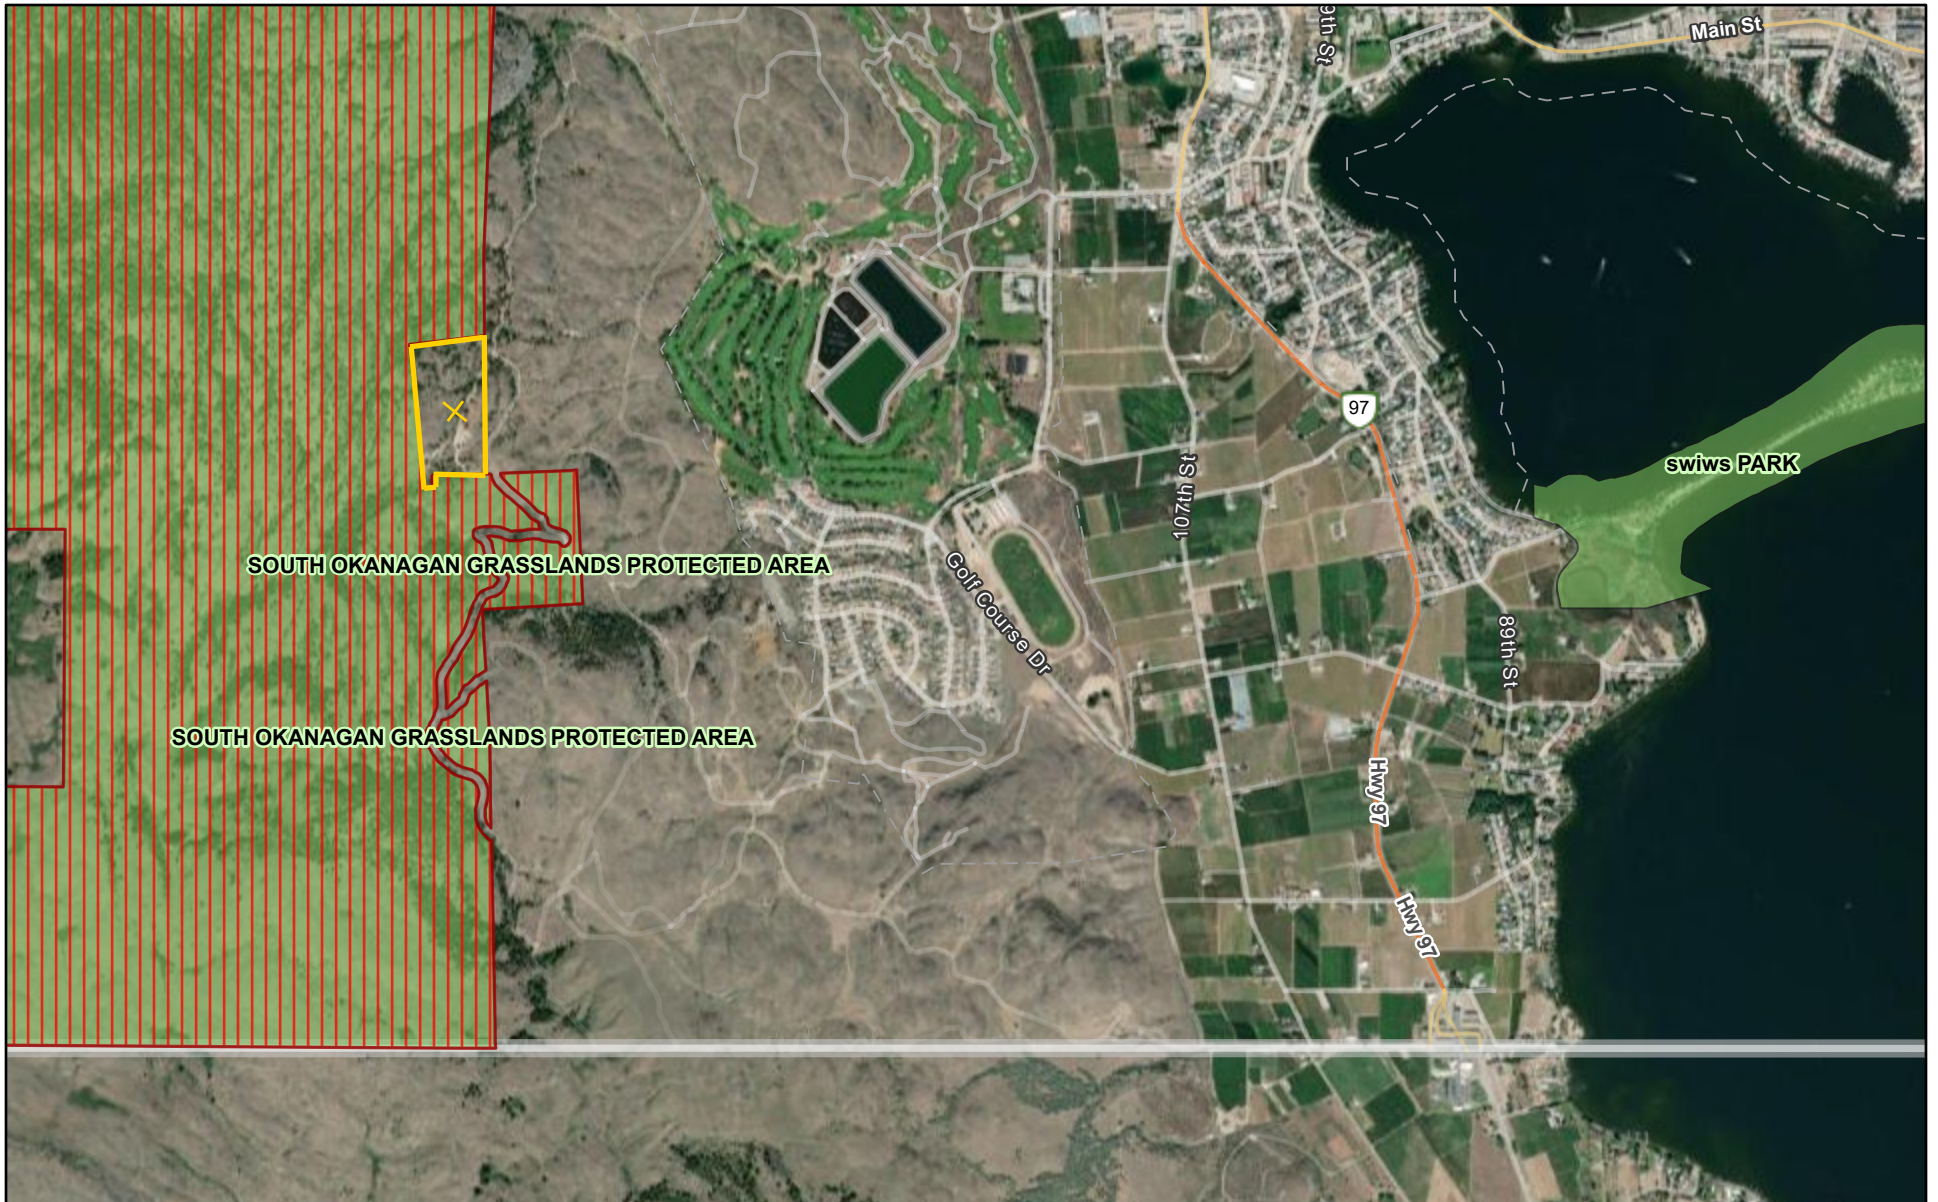

BC Parks Map

4/30/2024, 4:45:55 PM

BC Parks Closures and Access Restrictions

 Full closure

 Provincial Parks, Eco Reserves and Protected Areas - All

BC Parks Map

4/30/2024, 4:39:17 PM

BC Parks Closures and Access Restrictions

Full closure

Provincial Parks, Eco Reserves and Protected Areas - All

1:9,028

Esri Community Maps Contributors, © OpenStreetMap, Microsoft, Esri Canada, Esri, TomTom, Garmin, SafeGraph, GeoTechnologies, Inc, METI/

BC Parks
© Province of British Columbia

ParcelMap BC Print Report

April 30, 2024

 Interest

WARNING: MAP IS NOT PRINTED TO SCALE

Source: Esri, Maxar, Earthstar Geographics, and the GIS User Community

Cadastral data from ParcelMap BC
Copyright 2022 LTSA